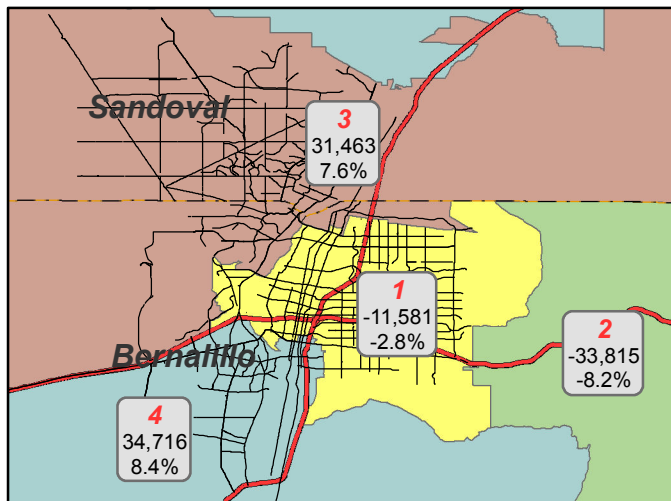

PRC District Deviation New Mexico

Legend

Cities and Towns

- 1 - 4,999
- 5,000 - 14,999
- 15,000 - 49,999
- 50,000 - 74,999
- 75,000 and above

□ Counties

⚡ Interstate

Date Created: March 25, 2011