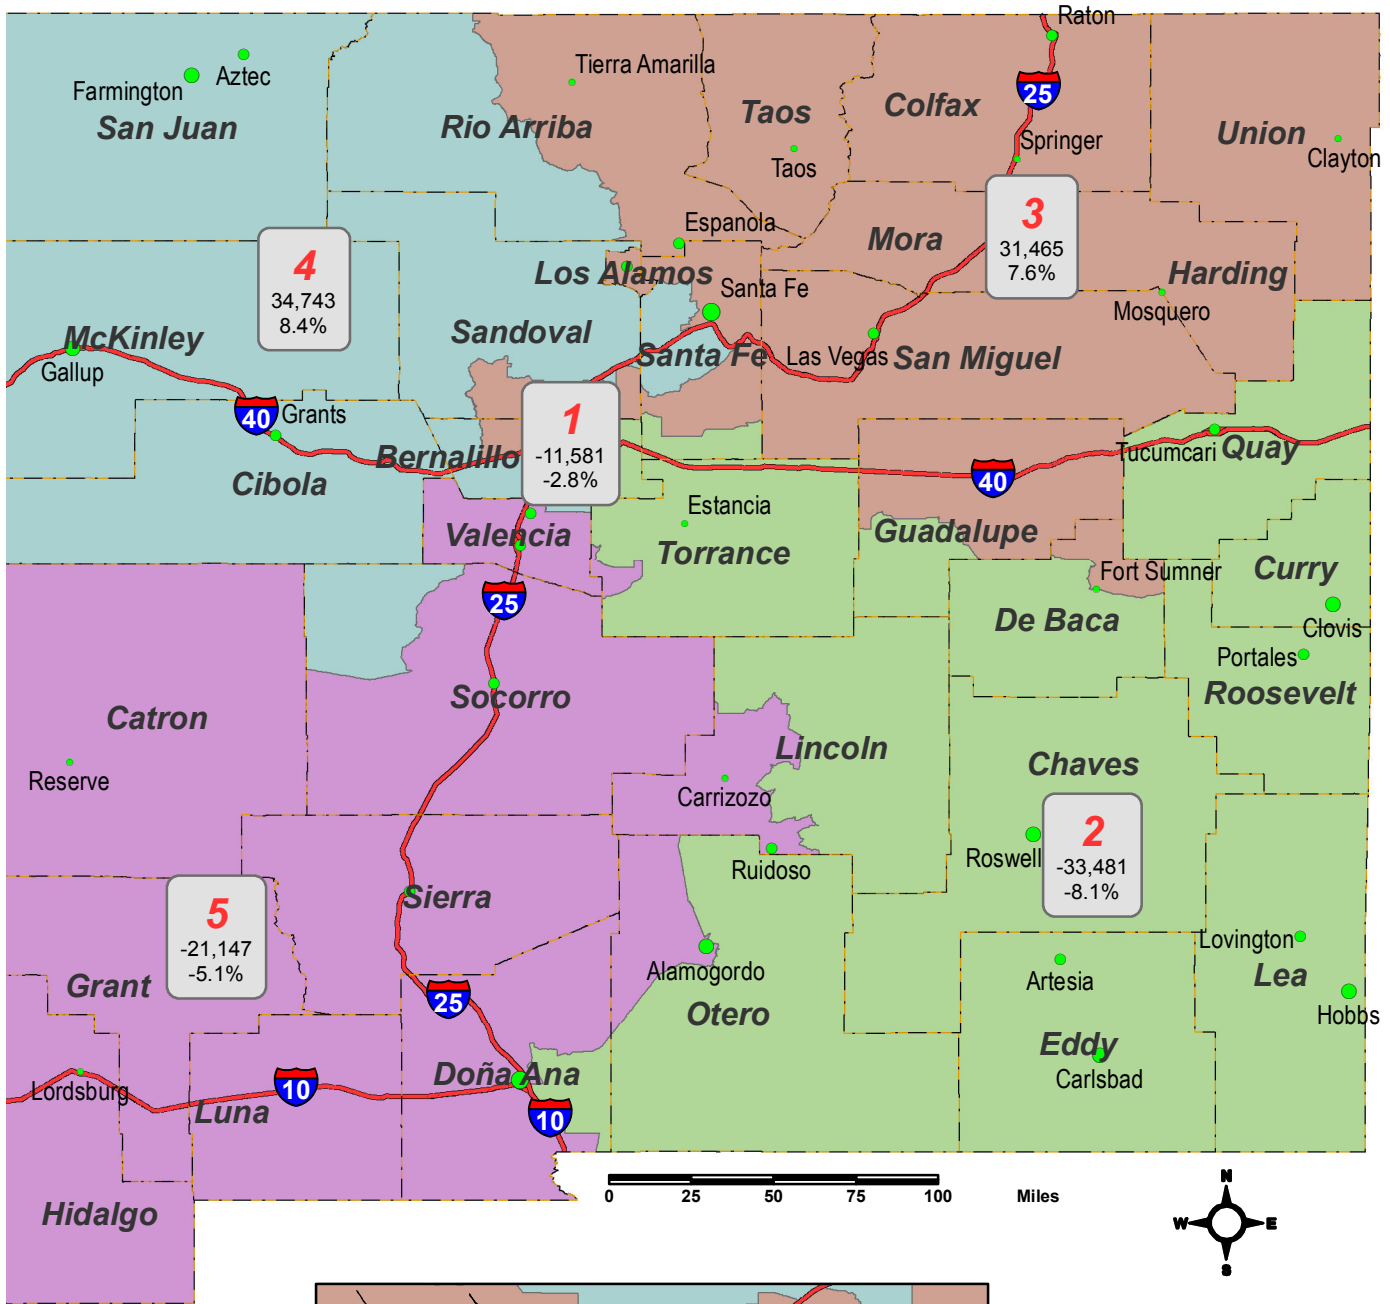

PRC District Deviation New Mexico

Legend

Cities and Towns

- 1 - 4,999
- 5,000 - 14,999
- 15,000 - 49,999
- 50,000 - 74,999
- 75,000 and above

□ Counties

⚡ Interstate

Date Created: March 25, 2011